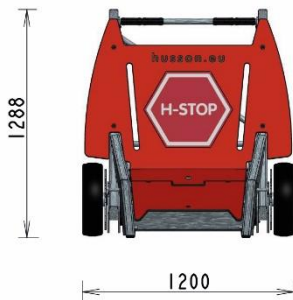

For the safety of the public and those who put the equipment in place, all the parts of **H Stop® (anchors, etc.) are rounded or protected by moulded pieces.**

Ø 420 mm wheels, 115 mm wide, with profiled pneumatic tyres **for rolling on any type of surface**, including climbing kerbs, rolling on uneven ground, etc...

Wheel locking/unlocking system with key

Red panels thickness 14mm

Dimensions of 1 module:
width: 1200 mm; height 1288 mm
Weight: 179 kg

Possible customizations:
other colours of panels, lettering, logos, etc.