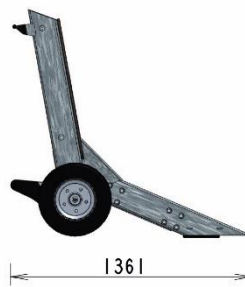

For the safety of the public and those who put the equipment in place, all the parts of **H Stop® (anchors, etc.) are rounded or protected by moulded pieces.**

Ø 420 mm wheels, 115 mm wide, with profiled pneumatic tyres **for rolling on any type of surface**, including climbing kerbs, rolling on uneven ground, etc...

Wheel locking/unlocking system with key

Red panels thickness 14mm

Dimensions of 1 module:
width: 1200 mm; height 1288 mm
Weight: 179 kg

Possible customizations:
other colours of panels, lettering, logos, etc.